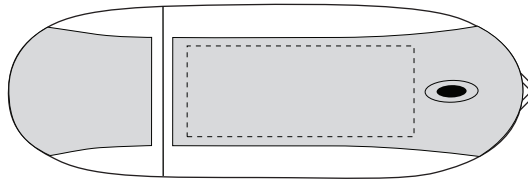

ARTWORK APPROVAL

- Please note print area is indicative and may vary slightly on finished product
- Please check all details carefully

Classic Series
YT - 014

USB Flash Drive

Product Dimension: 68 x 23.6 x 11.7 mm (L x W x H)

Print Area: 30 x 12 mm (L x W)

Item:	Details:	Please ✓	Proof Number:
Model No.		<input type="checkbox"/>	
Item Colour:		<input type="checkbox"/>	
Capacity:		<input type="checkbox"/>	
Quantity:		<input type="checkbox"/>	
Customer Logo:		<input type="checkbox"/>	
Print / Engrave:		<input type="checkbox"/>	
Attachments:		<input type="checkbox"/>	
Data preload		<input type="checkbox"/>	
Packaging:		<input type="checkbox"/>	
Approval Signature:			
Date:			