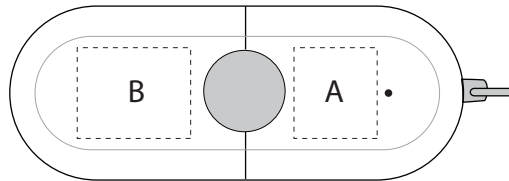

ARTWORK APPROVAL

- Please note print area is indicative and may vary slightly on finished product
- Please check all details carefully

Classic Series
YT - 001

USB Flash Drive

Product Dimension: 60 x 23 x 11 mm (L x W x H)

Print Area A: 11 x 12 mm (L x W)

Print Area B: 15 x 12 mm

Item:	Details	Please ✓		Proof Number
Model No.		<input type="checkbox"/>		
Item Colour:		<input type="checkbox"/>		
Capacity:		<input type="checkbox"/>		
Quantity:		<input type="checkbox"/>		
Customer Logo:		<input type="checkbox"/>		
Print / Engrave:		<input type="checkbox"/>		
Attachments:		<input type="checkbox"/>		
Packaging:		<input type="checkbox"/>		
Approval Signature:				
Date:				